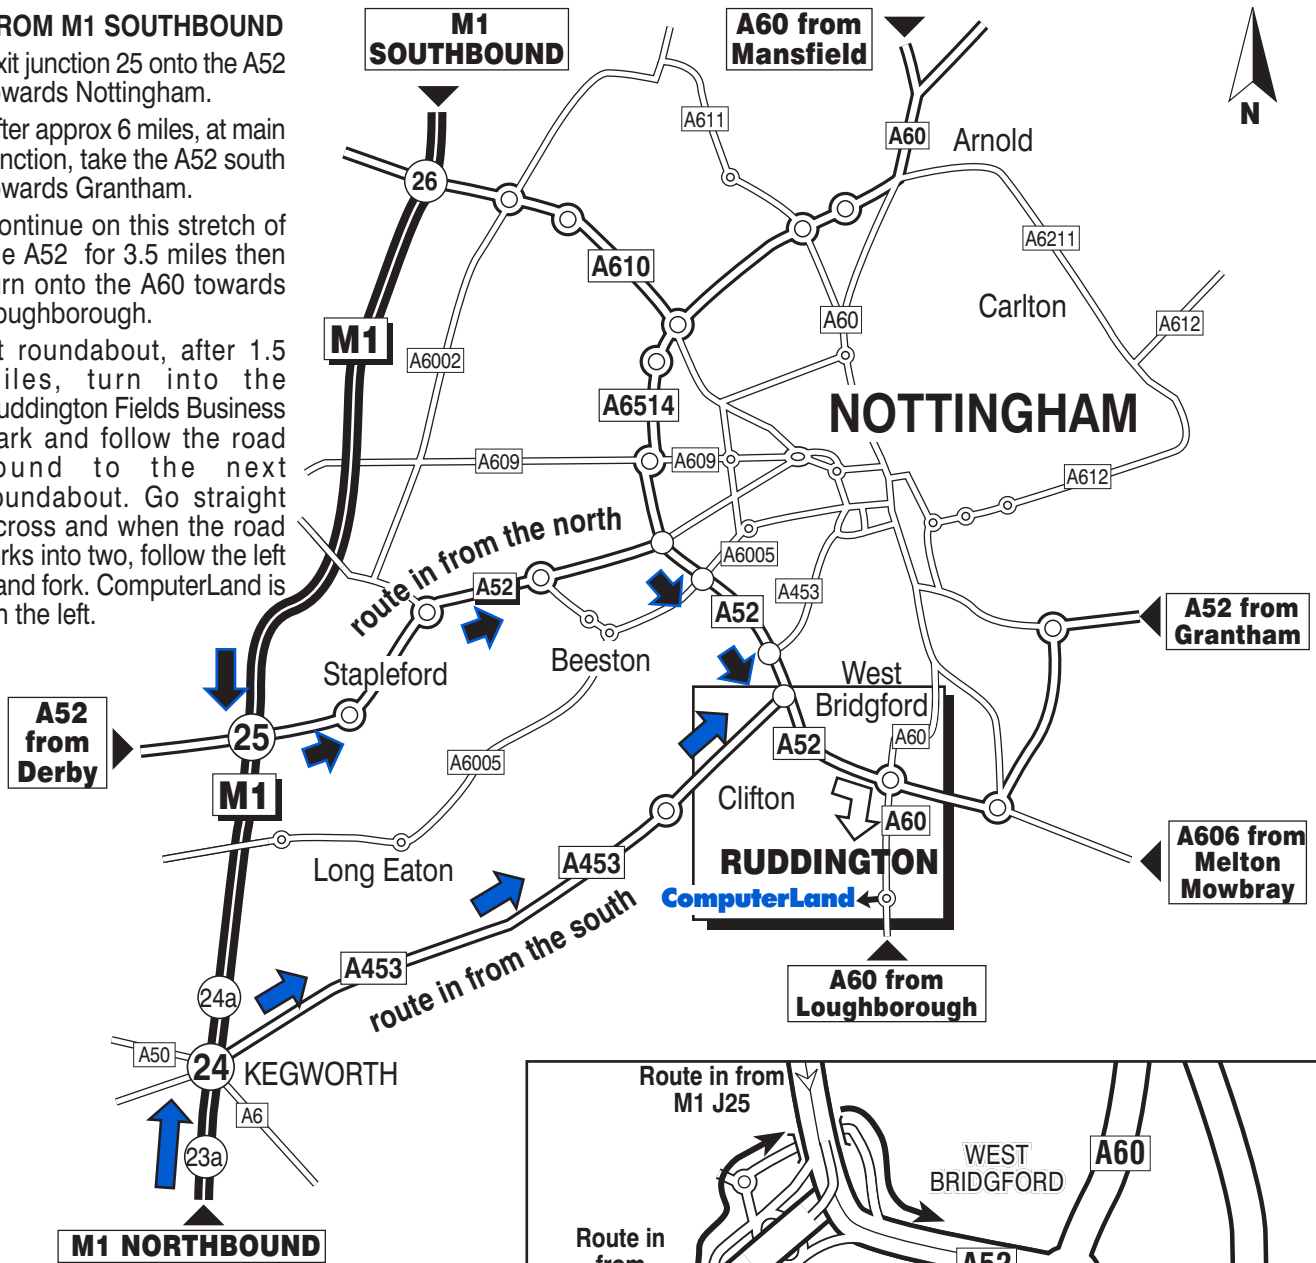

After approx 6 miles, at main junction, take the A52 south towards Grantham.

Continue on this stretch of the A52 for 3.5 miles then turn onto the A60 towards Loughborough.

At roundabout, after 1.5 miles, turn into the Ruddington Fields Business Park and follow the road round to the next roundabout. Go straight across and when the road forks into two, follow the left hand fork. ComputerLand is on the left.

FROM M1 NORTHBOUND

Exit junction 24 onto A453 towards Nottingham.
 After approx 7 miles at complex junction take the A52 south towards Grantham.

Exit the A52 after 1 mile, at roundabout, onto the A60 towards Loughborough.

At roundabout, after 1.5 miles, turn into Ruddington Fields Business Park and follow the road round to the next roundabout. Go straight across and when the road forks into two, follow the left hand fork. ComputerLand is on the left.