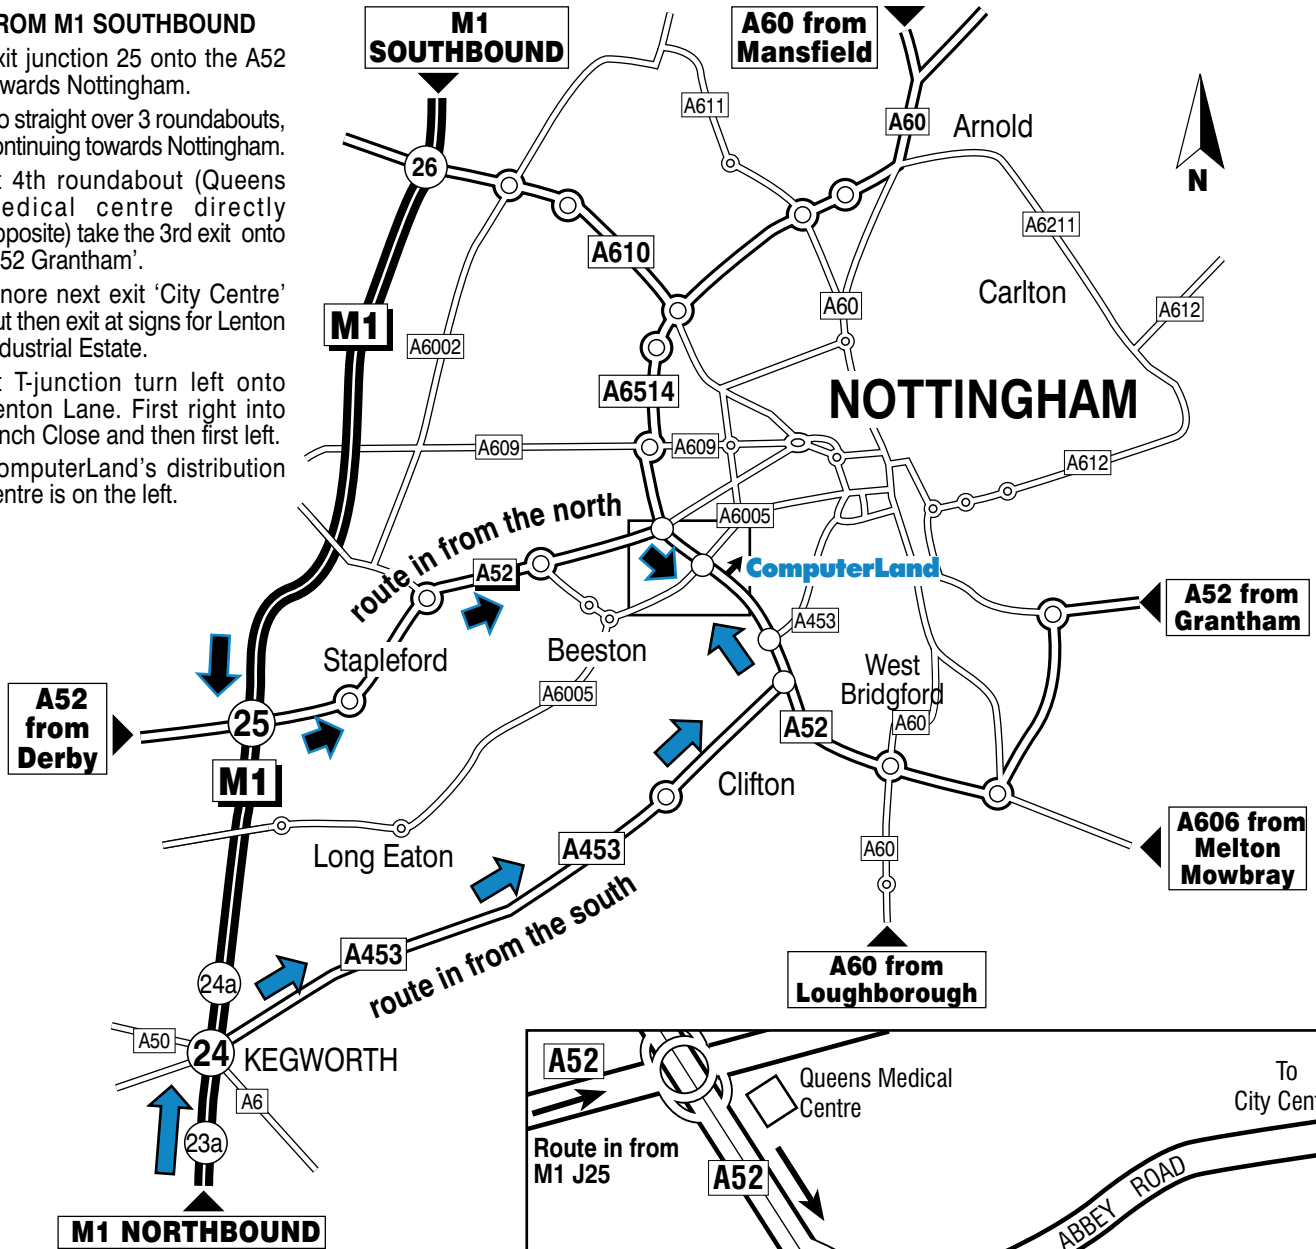

Go straight over 3 roundabouts, continuing towards Nottingham.

At 4th roundabout (Queens medical centre directly opposite) take the 3rd exit onto 'A52 Grantham'.

Ignore next exit 'City Centre' but then exit at signs for Lenton Industrial Estate.

At T-junction turn left onto Lenton Lane. First right into Finch Close and then first left.

ComputerLand's distribution centre is on the left.

FROM M1 NORTHBOUND

Exit junction 24 onto A453 towards Nottingham.

After approx 8 miles the A453 will merge with the A52. Follow A52 Ring Road.

The road splits into 3 lanes. Follow either 'A52 Derby' or 'A52 City Centre'. The lanes rejoin in half a mile. Get into left hand lane, pass Show Case cinema and exit at the slip road, signed 'City Centre/Long Eaton'.

At roundabout, get into right lane and take 4th exit onto the 'A52 Grantham'.

After approx half a mile exit at signs for Lenton Industrial Estate and at T-junction turn left onto Lenton Lane. First right into Finch Close and then first left.